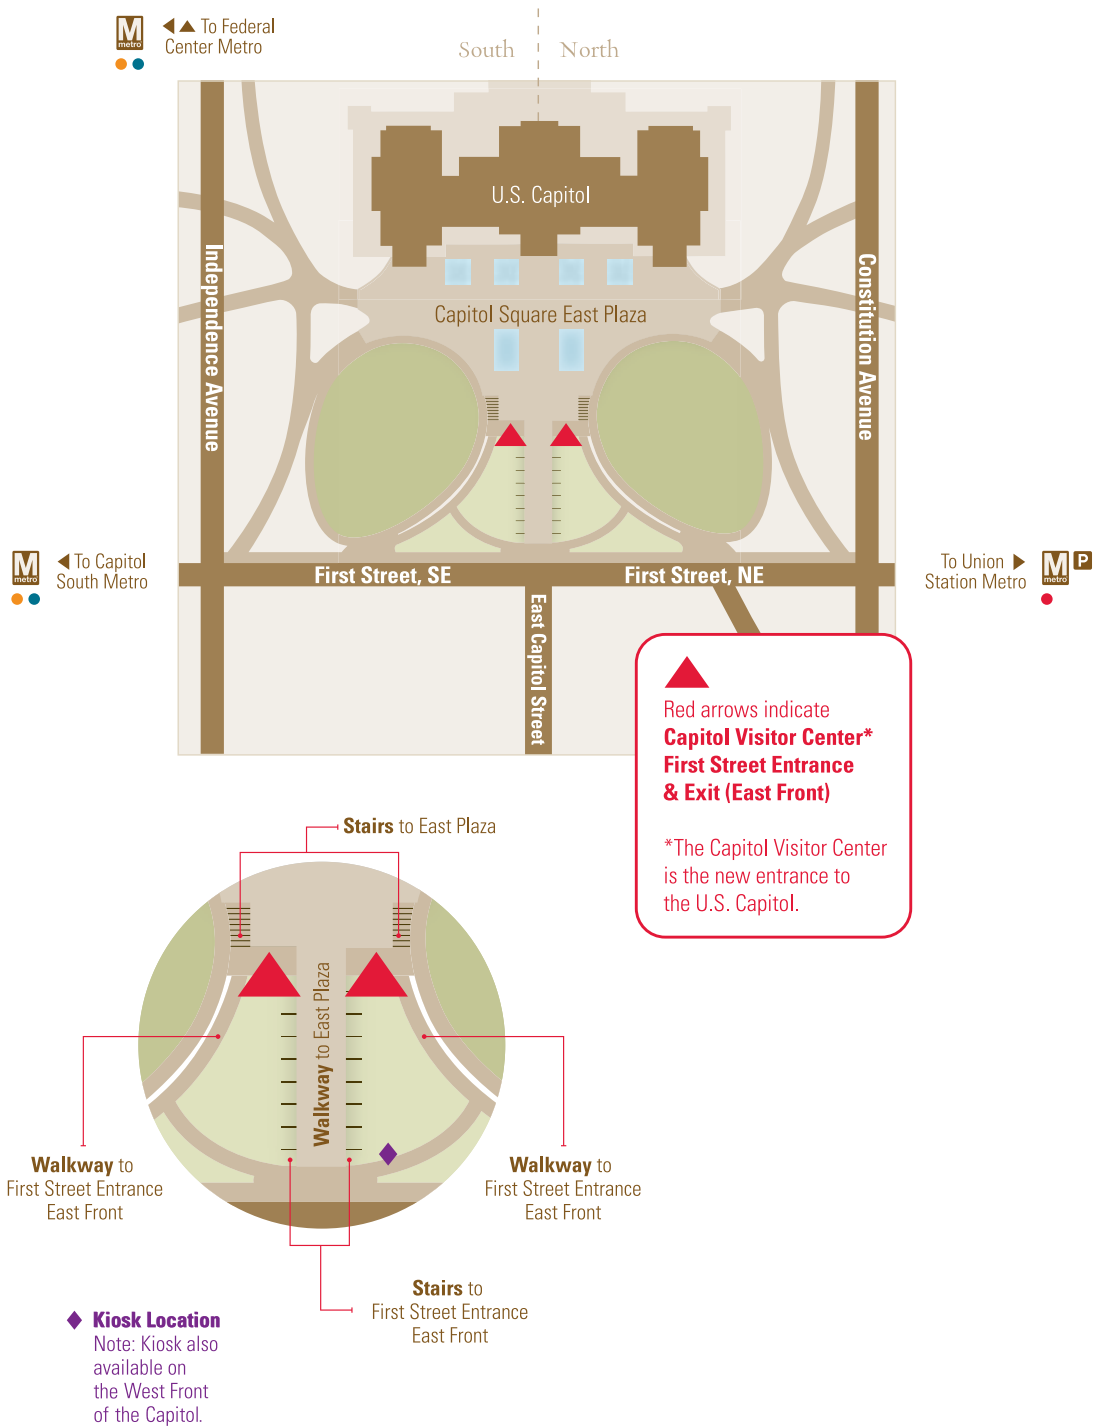

CAPITOL LOCATION

UPPER LEVEL

In the event of an evacuation:

- Proceed to the nearest exit – exit up stairs
- Follow direction of U.S. Capitol Police
- If assistance is needed, seek U.S. Capitol Police help

*Areas of Interest**

- | | |
|---------------------------|--------------------------|
| ① Screening | ⑤ Gift Shops |
| ② Coat Check | ⑥ Orientation Theaters |
| ③ House Appointment Desk | ⑦ House Gallery Staging |
| ④ Senate Appointment Desk | ⑧ Senate Gallery Staging |

Legend

- | | | |
|-------------|---------------|-------------|
| Ⓢ ATM | ⊕ First Aid | 🏠 Stairs |
| 🏠 Elevator | ❓ Information | ☎ Telephone |
| 👉 Escalator | 🚻 Restrooms* | |

*All emergency exits are located on the Upper Level

Areas of Interest

- ① Restaurant
- ② Emancipation Hall
- ③ Orientation Theaters
- ④ Exhibition Hall

Legend

- | | | |
|-------------|---------------|-------------|
| Ⓢ ATM | ⊕ First Aid | 🪜 Stairs |
| 🛗 Elevator | ❓ Information | ☎ Telephone |
| 🚶 Escalator | 🚻 Restrooms* | |