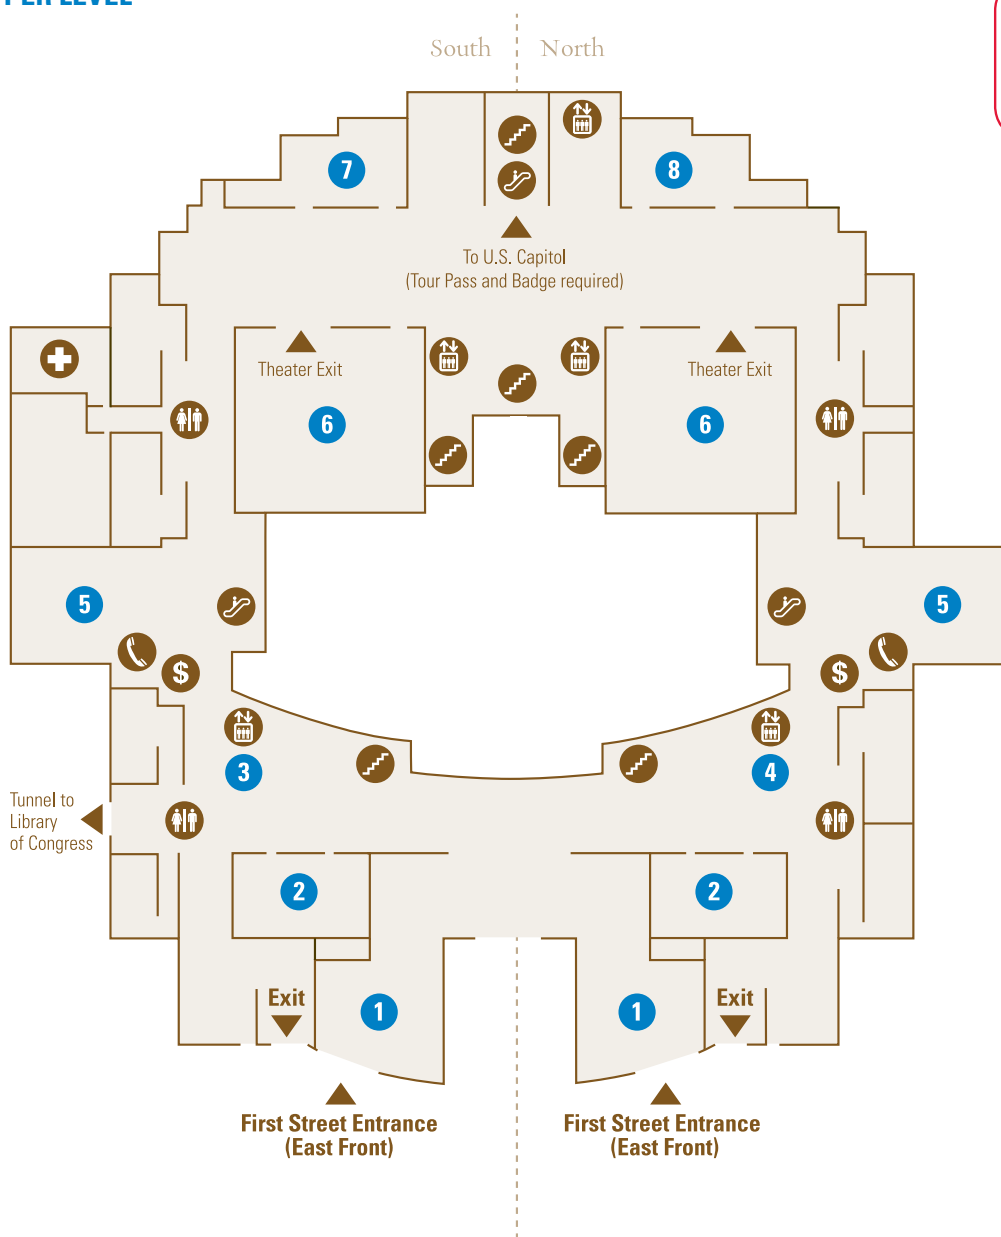

CAPITOL LOCATION

UPPER LEVEL

In the event of an evacuation:

- Proceed to the nearest exit – exit up stairs
- Follow direction of U.S. Capitol Police
- If assistance is needed, seek U.S. Capitol Police help

*Areas of Interest**

- | | |
|---------------------------|--------------------------|
| ① Screening | ⑤ Gift Shops |
| ② Coat Check | ⑥ Orientation Theaters |
| ③ House Appointment Desk | ⑦ House Gallery Staging |
| ④ Senate Appointment Desk | ⑧ Senate Gallery Staging |

Legend

- | | | |
|-------------|---------------|-------------|
| Ⓢ ATM | ⊕ First Aid | 🏠 Stairs |
| 🏠 Elevator | ❓ Information | ☎ Telephone |
| 👉 Escalator | 🚻 Restrooms* | |

*All emergency exits are located on the Upper Level

Areas of Interest

- ① Restaurant
- ② Emancipation Hall
- ③ Orientation Theaters
- ④ Exhibition Hall

Legend

- | | | |
|-------------|---------------|-------------|
| Ⓢ ATM | ⊕ First Aid | 🪜 Stairs |
| 🛗 Elevator | ❓ Information | ☎ Telephone |
| 🚶 Escalator | 🚻 Restrooms* | |