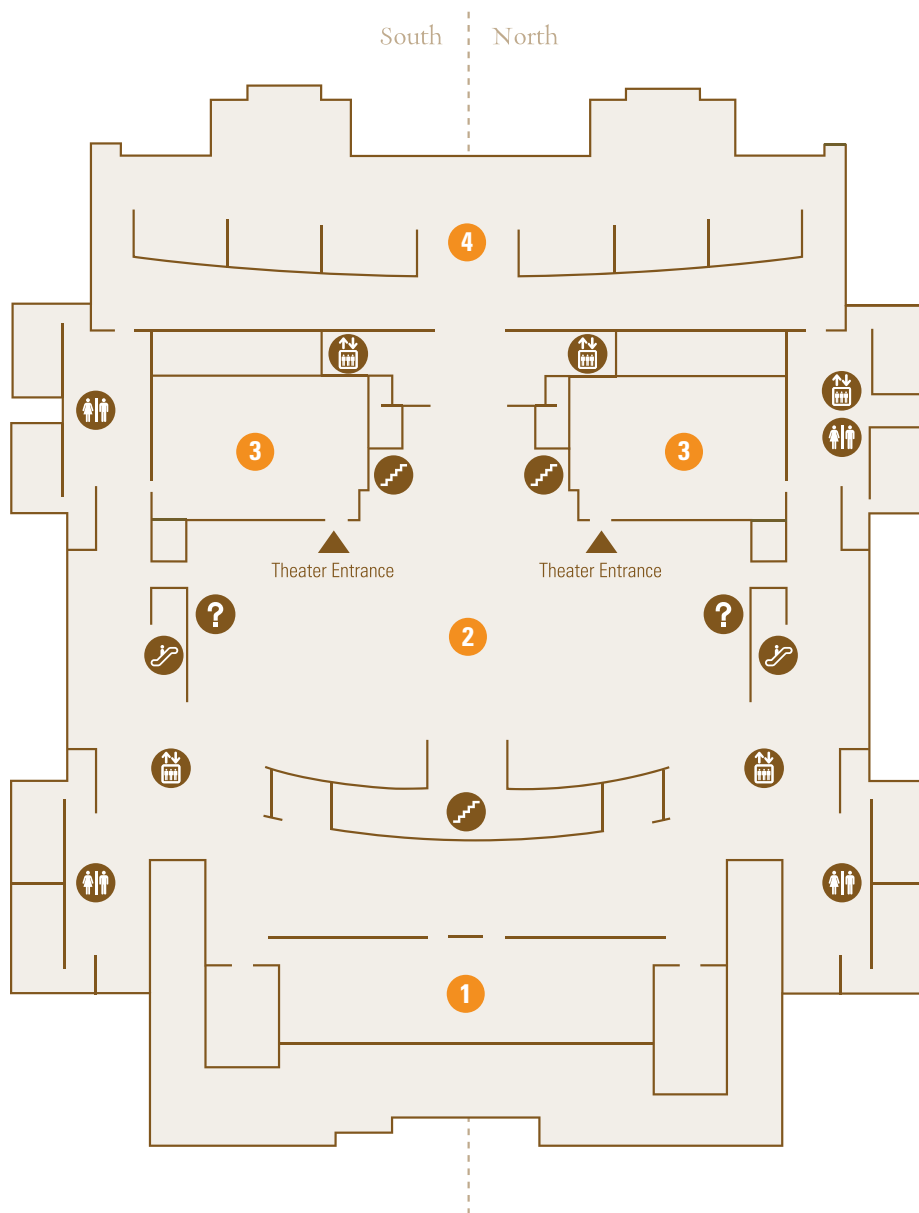

LOWER LEVEL

In the event of an evacuation:

- Proceed to the nearest exit – exit up stairs
- Follow direction of U.S. Capitol Police
- If assistance is needed, seek U.S. Capitol Police help